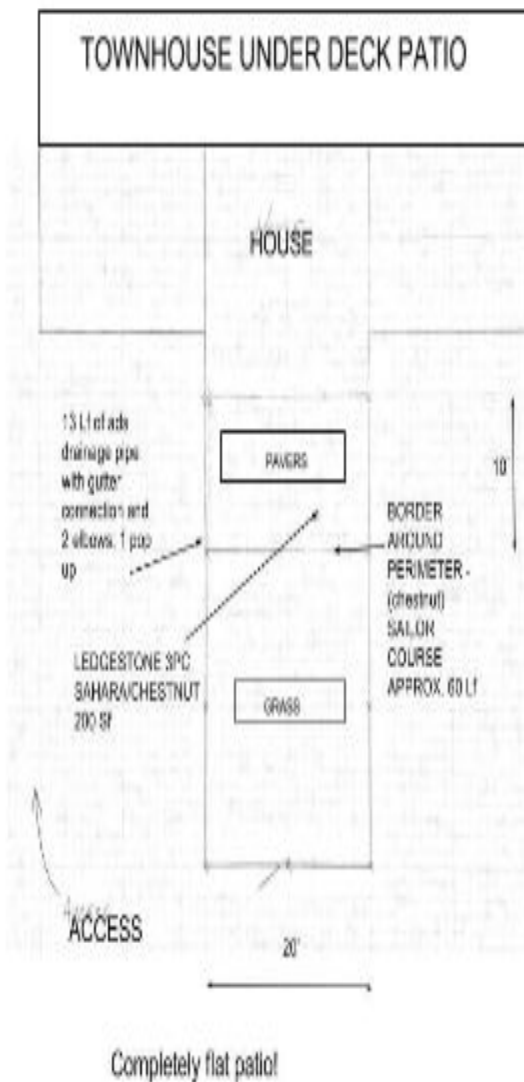

SINGLE FAMILY HOME - THIS PATIO DESIGN INCLUDES A 40' X 15 ' PATIO WITH 9' LF SITTING WALL WITH ANCHOR COLUMNS, STEPS AND FIRE PIT.

AVERAGE PATIO PRICE \$17,500.00

SINGLE FAMILY HOME - PATIO DESIGN INCLUDES 12' X 30 ' APPROX PATIO WITH A 9 LF SITTING WALL, AND STEPS.

AVERAGE PATIO PRICE IS \$8,752.50

TOWNHOUSE UNDER DECK PATIO - THIS DESIGN FEATURES A 10 ' X 20' PATIO, WITH NO STEPS OR SITTING WALLS.

AVERAGE PATIO PRICE IS \$3,450.00