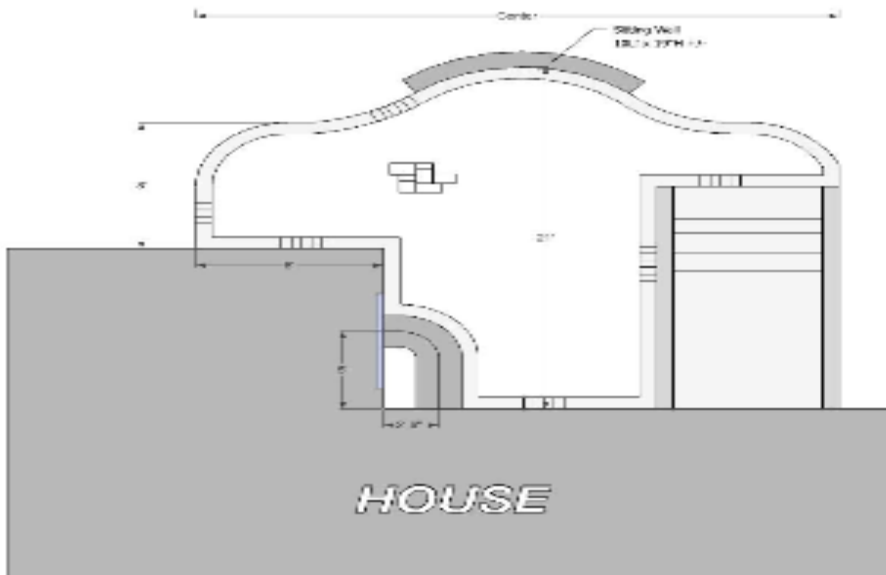

SINGLE FAMILY HOME - THIS PATIO DESIGN INCLUDES A 40' X 15 ' PATIO WITH 9' LF SITTING WALL WITH ANCHOR COLUMNS, STEPS AND FIRE PIT.

AVERAGE PATIO PRICE \$17,500.00

SINGLE FAMILY HOME - PATIO DESIGN INCLUDES 12' X 30 ' APPROX PATIO WITH A 9 LF SITTING WALL, AND STEPS.

AVERAGE PATIO PRICE IS \$8,752.50

TOWNHOUSE UNDER DECK PATIO - THIS DESIGN FEATURES A 10 ' X 20' PATIO, WITH NO STEPS OR SITTING WALLS.

AVERAGE PATIO PRICE IS \$3,450.00